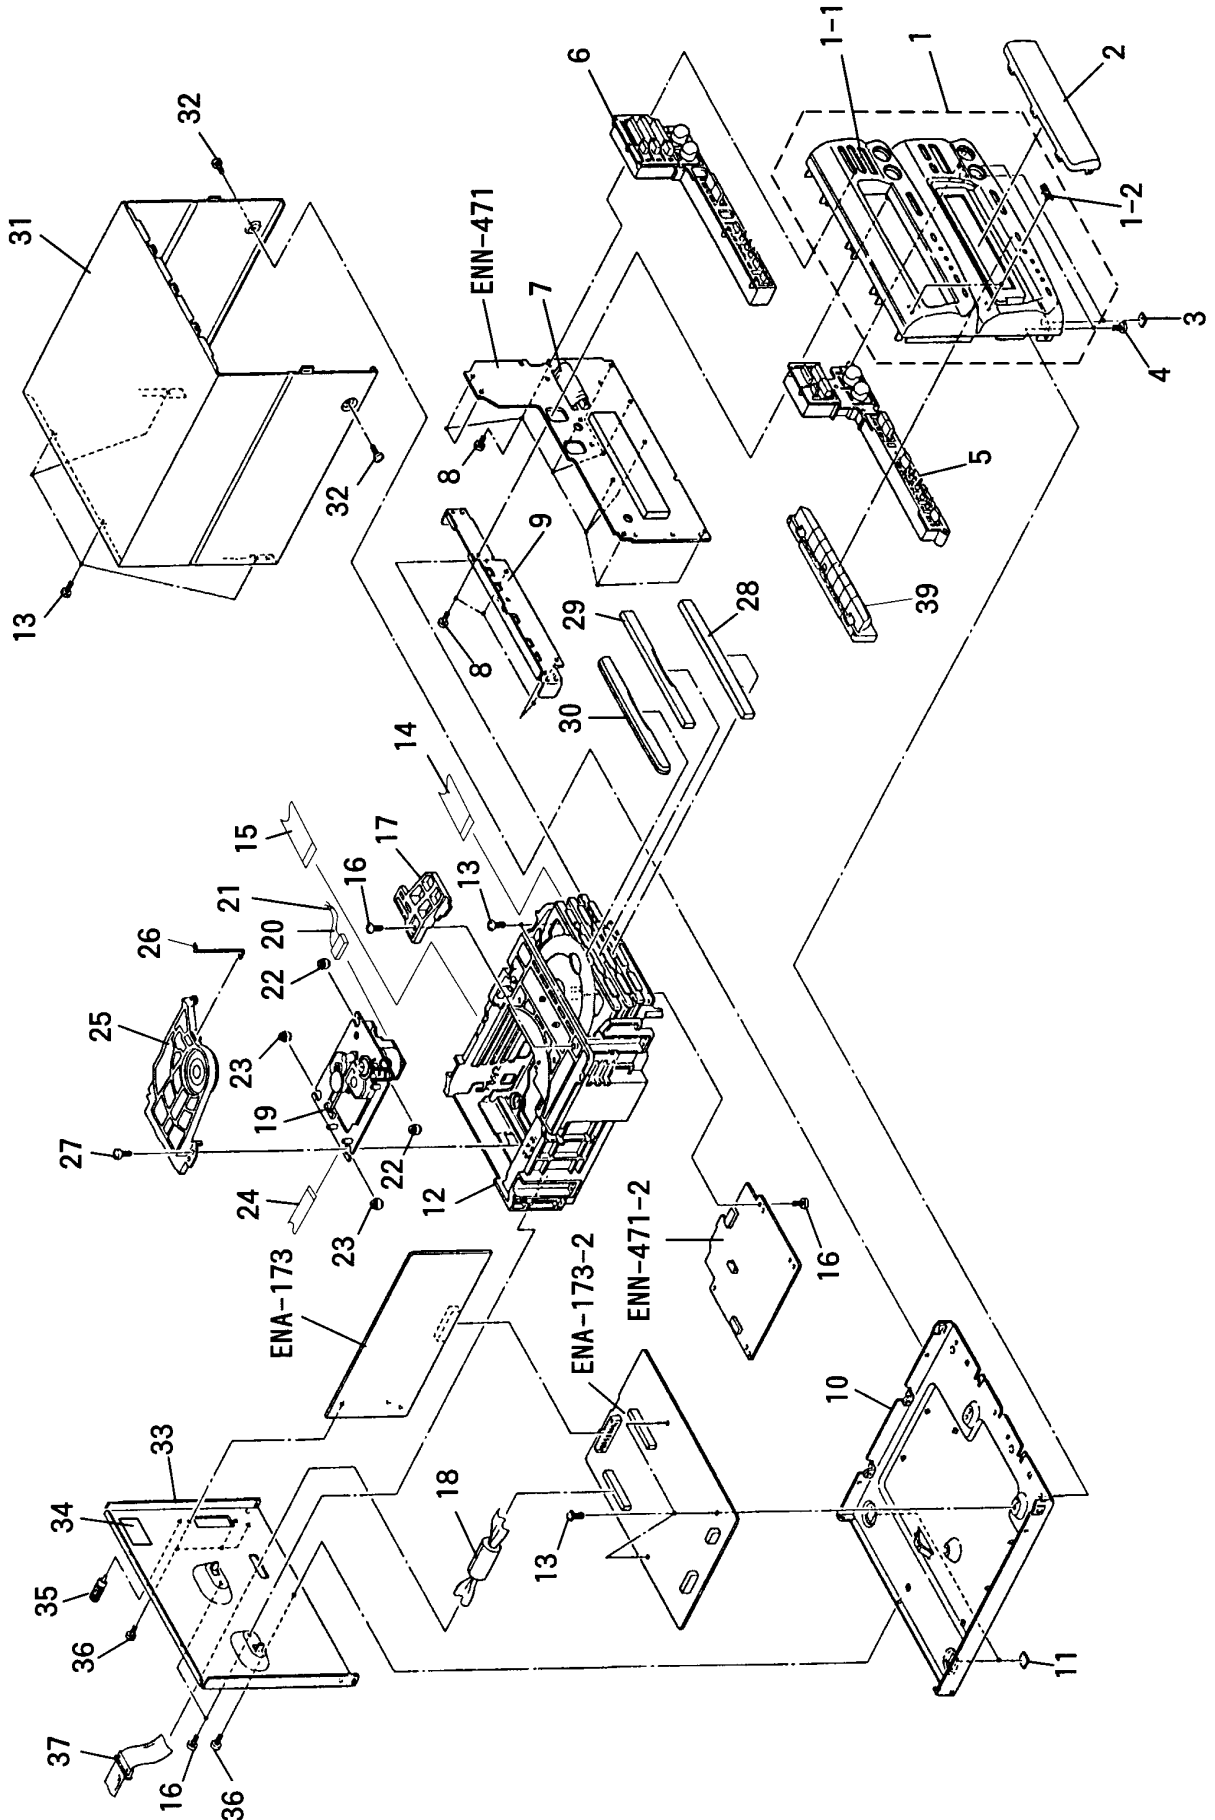

JVC

SERVICE MANUAL

COMPACT COMPONENT SYSTEM

CA-D7T/CA-D75T

<SUPPLEMENT>

This supplement with the exploded view covers some misprintings found on the parts list (page 5-3) for XT-D7T and XT-D75T.
See the supplement for parts ordering.

General Exploded View and Parts List

Block No.

M	3	M	M
---	---	---	---

■ Parts List (XT-D75T)

Block No. **M3MM**

△	No.	Parts No.	Parts Name	Item	Description	Area
	1	EFP-XTD8TE(S)	FRONT PANEL ASSY	1		
	1-1	E103144-001SM	FRONT PANEL	1		
	1-2	E406971-221	JVC MARK	2		
	2	E208809-001SM	WINDOW SCREEN	1		
	3	E75896-001	SPACER	2		
	4	SBSG3008M	TAPPING SCREW	2		
	5	E208811-001SM	PUSH BUTTON ASSY	1	CD	
	6	E208814-001SM	PUSH BUTTON	1	RDS	
	7	VWF1237-20TTBW	FLAT WIRE ASSY	1	FC841	
	8	SDSF2608Z	SCREW	14		
	9	E208824-001SM	STAY BRACKET	1		
	10	E102974-002SM	CHASSIS BASE	1		
	11	E75896-006	FELT SPACER	2		
	12	-----	CHANGER MECHANISM ASSY	1	See page 5-4	
	13	GBSG3008CC	TAPPING SCREW	9		
	14	VWF1210-25TTB	FLAT WIRE ASSY	1		
	15	VWF1217-25TTB	FLAT WIRE ASSY	1	FC604	
	16	SBSF3008Z	TAPPING SCREW	4		C
		SBSF3008Z	TAPPING SCREW	5		J
	17	E309662-001	DISK STOPPER	1		
	18	ENZ8104-005	NOISE FILTER	1		J
	19	-----	CD MECHANISM ASSY	1	See page 5-6	
	20	VDM1001-M001A	SOCKET WIRE ASSY	1		
	21	VYSA1R2-033	SPACER	1		
	22	FMYH4003-002	INSULATOR	2		
	23	FMYH4003-001	INSULATOR	2		
	24	VWF1015-09TTAV	FLAT WIRE ASSY	1		
	25	VKS3703-00DMM	CLAMPER	1		
	26	VKW5187-001	ROD	1		
	27	SPST2606Z	TAPPING SCREW	1		
	28	E208818-001SM	CD FITTING	1		
	29	E208820-001SM	CD FITTING	1		
	30	E208822-001SM	CD FITTING	1		
	31	E208843-006	METAL COVER	1		
	32	SDSG3006M	TAPPING SCREW	2		
	33	E208825-015SM	REAR PANEL	1		J
		E208825-016SM	REAR PANEL	1		C
	34	E406507-001	CAUTION LABEL	1		C
	35	E409257-001	EARTH TERMINAL	1		
	36	E73273-003	SPECIAL SCREW	4		
	37	EWP907-022	FLAT WIRE ASSY	1	SYSTEM CONNECTOR	
	-	E307570-001	NUMBER LABEL	1		J